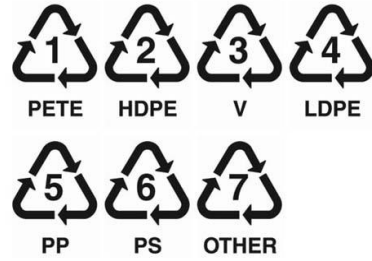

### **METAL PRODUCTS**

Most steel, tin and aluminum food and beverage containers are ok. Please rinse out before placing in bin. Labels do not need to be removed.

### **METAL PRODUCTS NOT TAKEN**

- Scrap metal

## **PLASTICS**

We now accept plastics #1 through #7. To check, just look on the bottom of the container. There will be a number inside a triangle. See picture below. This includes:

- Milk and juice jugs
- Liquid detergent bottles
- Water, juice and soda bottles
- Dairy product containers
- Cleaning supply bottles
- Shampoo and personal hygiene bottles
- Condiment and peanut butter containers (must be cleaned out)